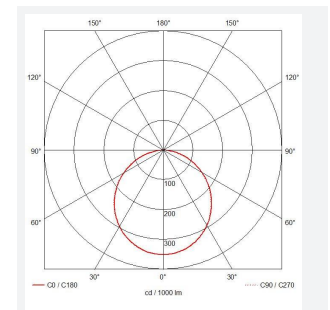

Freska

Freska CCT Downlight 1 White Code: AFRE1/1

Category	Downlights
Application	Ancillary, Commercial, Education, Healthcare, Hospitality, Retail
Specification	Performance

PRODUCT FEATURES

- Economic ultra-slim circular LED performance downlight suitable for education, commercial, healthcare and retail applications
- Ideal for use in areas with shallow ceiling void
- Triac dimmable as standard
- CCT selectable between 3000K, 4000K and 6000K
- Edge lit providing excellent uniform illumination
- Standard and Self-Test Emergency available using the Hawk Kit Emergency Pack

GENERAL INFORMATION	
Wattage	9W
Lumens Delivered	840lm (4000K)
Lm/W	105lm/w
Beam Angle	110
CRI	80
CCT	3000/4000/6000K
Input	220/240V
Operating Temp	-20°C - 40°C
SDCM	6
UGR	25
Cut-Out Size	116-126mm

TECHNICAL INFORMATION	
Light Source	LED
Colour / Finish	White
IP Rating	IP44
Class Protection	2
Internal / External	Internal
Surface / Recessed / Suspended	Recessed
Lumen Depreciation	L80 54,000h
Warranty (Years)	5
CE Mark	Yes
Diameter	137 mm
Height	24 mm