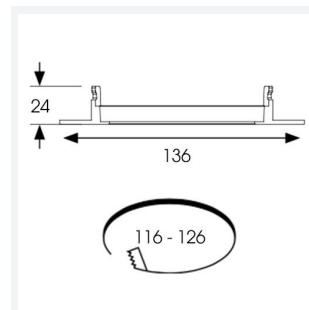

Freska

Freska CCT Downlight 1 White Code: AFRE1/1

Category	Downlights
Application	Ancillary, Commercial, Education, Healthcare, Hospitality, Retail
Specification	Performance

PRODUCT FEATURES

- Economic ultra-slim circular LED performance downlight suitable for education, commercial, healthcare and retail applications
- Ideal for use in areas with shallow ceiling void
- Triac dimmable as standard
- CCT selectable between 3000K, 4000K and 6000K
- Edge lit providing excellent uniform illumination
- Standard and Self-Test Emergency available using the Hawk Kit Emergency Pack

GENERAL INFORMATION	
Wattage	9W
Lumens Delivered	840lm (4000K)
Lm/W	105lm/w
Beam Angle	110
CRI	80
CCT	3000/4000/6000K
Input	220/240V
Operating Temp	-20°C - 40°C
SDCM	6
UGR	25
Cut-Out Size	116-126mm

TECHNICAL INFORMATION	
Light Source	LED
Colour / Finish	White
IP Rating	IP44
Class Protection	2
Internal / External	Internal
Surface / Recessed / Suspended	Recessed
Lumen Depreciation	L80 54,000h
Warranty (Years)	5
CE Mark	Yes
Diameter	137 mm
Height	24 mm